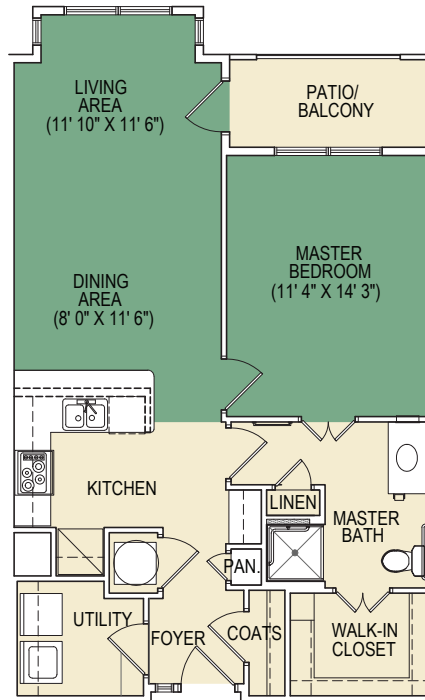

INDEPENDENT LIVING FLOOR PLANS

A1
One Bedroom, One Bath
625 Sq. Ft.

A2
Large One Bedroom, One Bath
746 Sq. Ft.

A3
Deluxe One Bedroom, One bath
818 Sq. Ft.

INDEPENDENT LIVING FLOOR PLANS

B1
Two Bedroom, One Bath
1,160 Sq. Ft.

B2
Two Bedroom, Two Bath
1,200 Sq. Ft.