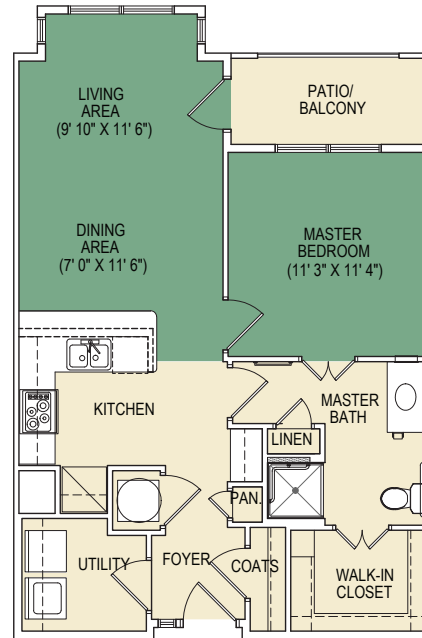

INDEPENDENT LIVING FLOOR PLANS

A1
One Bedroom, One Bath
625 Sq. Ft.

A2
Large One Bedroom, One Bath
746 Sq. Ft.

A3
Deluxe One Bedroom, One bath
818 Sq. Ft.

INDEPENDENT LIVING FLOOR PLANS

B1
Two Bedroom, One Bath
1,160 Sq. Ft.

B2
Two Bedroom, Two Bath
1,200 Sq. Ft.