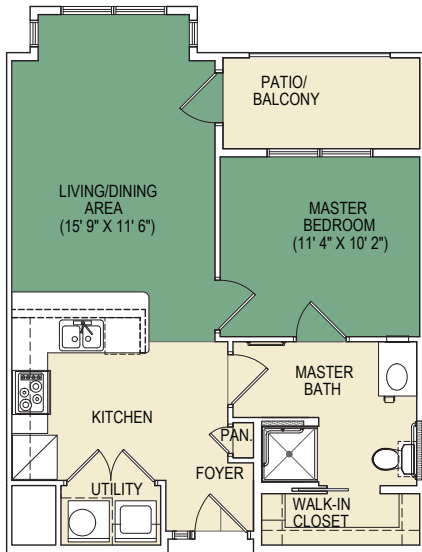

INDEPENDENT LIVING FLOOR PLANS

A1
One Bedroom, One Bath
625 Sq. Ft.

A2
Large One Bedroom, One Bath
746 Sq. Ft.

A3
Deluxe One Bedroom, One bath
818 Sq. Ft.

INDEPENDENT LIVING FLOOR PLANS

B1
Two Bedroom, One Bath
1,160 Sq. Ft.

B2
Two Bedroom, Two Bath
1,200 Sq. Ft.