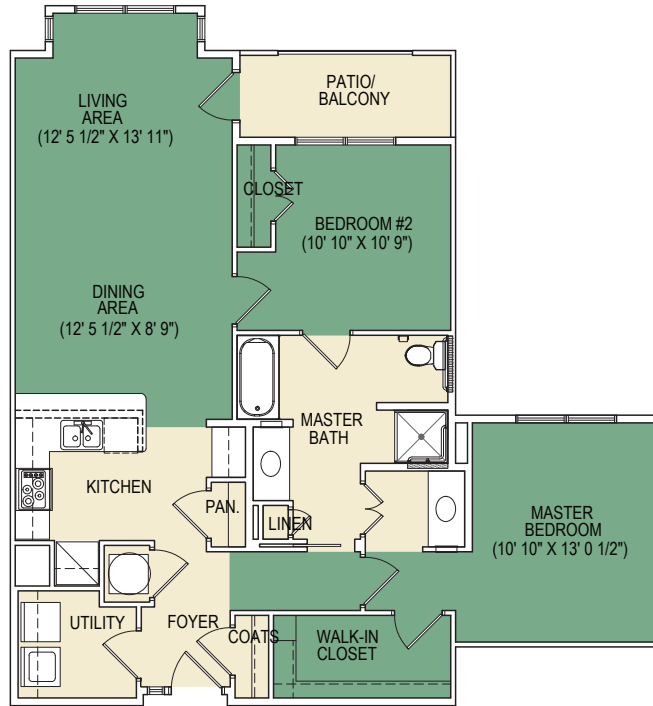

INDEPENDENT LIVING FLOOR PLANS

A1
One Bedroom, One Bath
625 Sq. Ft.

A2
Large One Bedroom, One Bath
746 Sq. Ft.

A3
Deluxe One Bedroom, One bath
818 Sq. Ft.

INDEPENDENT LIVING FLOOR PLANS

B1
Two Bedroom, One Bath
1,160 Sq. Ft.

B2
Two Bedroom, Two Bath
1,200 Sq. Ft.