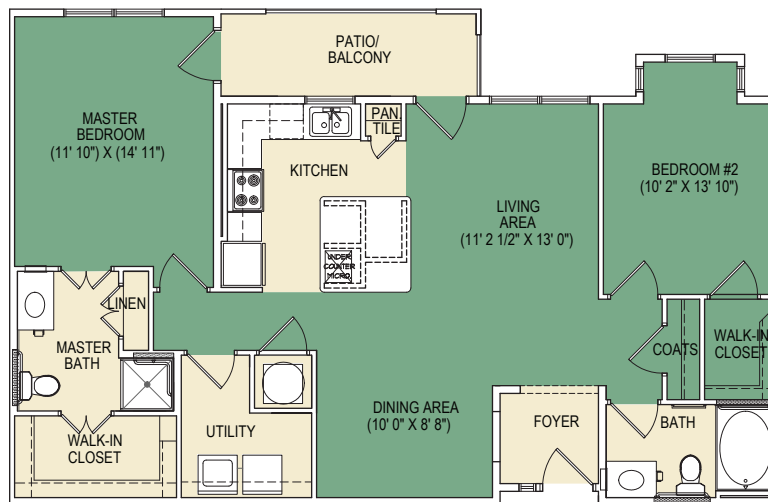

INDEPENDENT LIVING FLOOR PLANS

A1
One Bedroom, One Bath
625 Sq. Ft.

A2
Large One Bedroom, One Bath
746 Sq. Ft.

A3
Deluxe One Bedroom, One bath
818 Sq. Ft.

INDEPENDENT LIVING FLOOR PLANS

B1
Two Bedroom, One Bath
1,160 Sq. Ft.

B2
Two Bedroom, Two Bath
1,200 Sq. Ft.