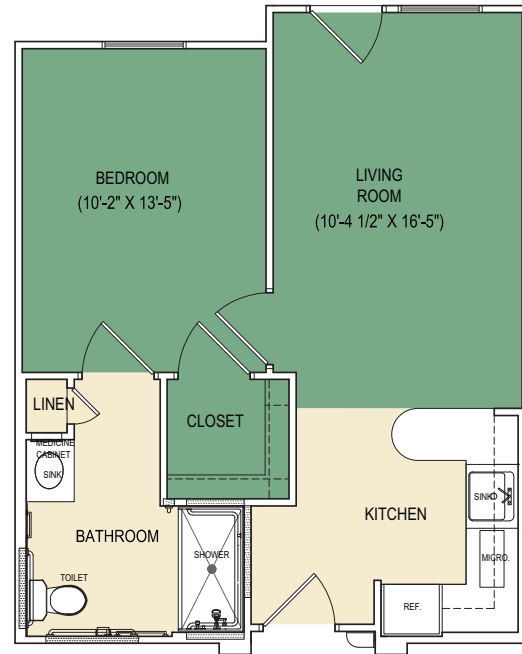

ASSISTED LIVING FLOOR PLANS

A
Studio
418 Sq. Ft.

B
One Bedroom, One Bath
550 Sq. Ft.

C
Large One Bedroom, One Bath
625 Sq. Ft.

D
Large One Bedroom, One Bath
700 Sq. Ft.

E
Two Bedroom, Two Bath
850 Sq. Ft.