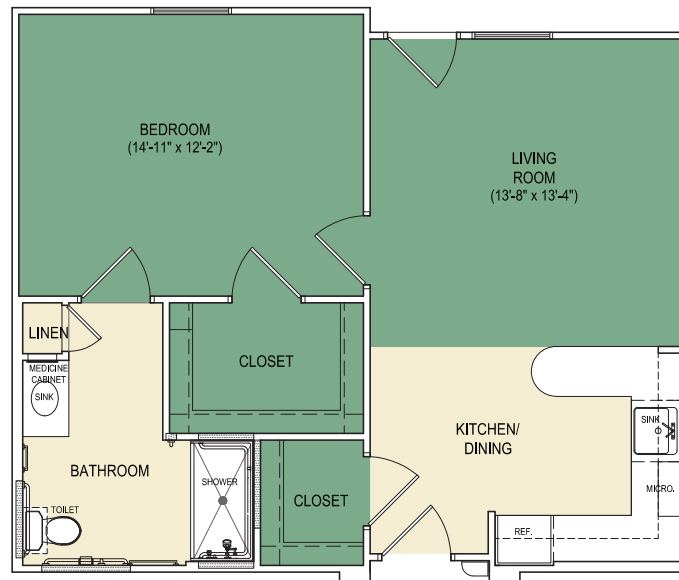

ASSISTED LIVING FLOOR PLANS

A
Studio
418 Sq. Ft.

B
One Bedroom, One Bath
550 Sq. Ft.

C
Large One Bedroom, One Bath
625 Sq. Ft.

D
Large One Bedroom, One Bath
700 Sq. Ft.

E
Two Bedroom, Two Bath
850 Sq. Ft.