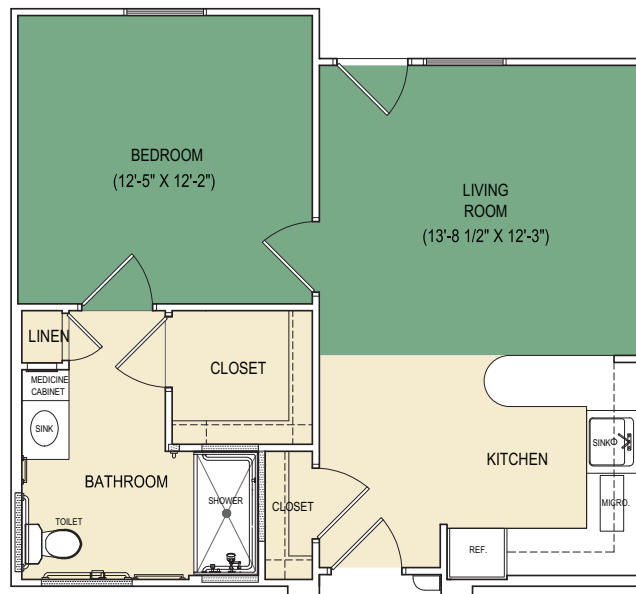

ASSISTED LIVING FLOOR PLANS

A
Studio
418 Sq. Ft.

B
One Bedroom, One Bath
550 Sq. Ft.

C
Large One Bedroom, One Bath
625 Sq. Ft.

D
Large One Bedroom, One Bath
700 Sq. Ft.

E
Two Bedroom, Two Bath
850 Sq. Ft.