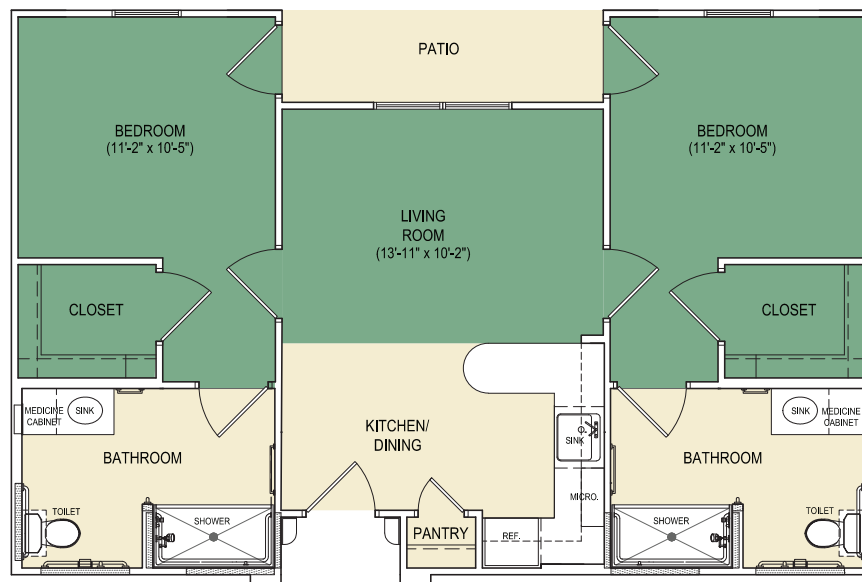

ASSISTED LIVING FLOOR PLANS

A
Studio
418 Sq. Ft.

B
One Bedroom, One Bath
550 Sq. Ft.

C
Large One Bedroom, One Bath
625 Sq. Ft.

D
Large One Bedroom, One Bath
700 Sq. Ft.

E
Two Bedroom, Two Bath
850 Sq. Ft.