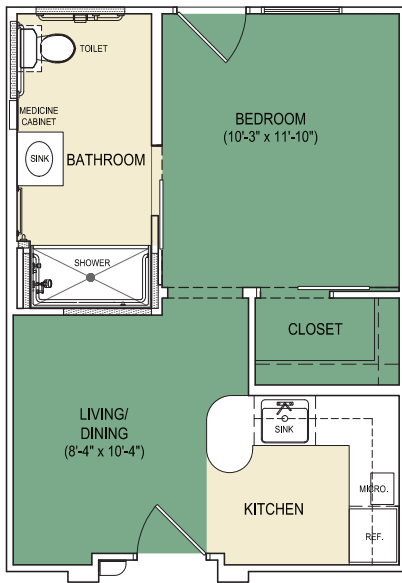

ASSISTED LIVING FLOOR PLANS

A
Studio
418 Sq. Ft.

B
One Bedroom, One Bath
550 Sq. Ft.

C
Large One Bedroom, One Bath
625 Sq. Ft.

D
Large One Bedroom, One Bath
700 Sq. Ft.

E
Two Bedroom, Two Bath
850 Sq. Ft.