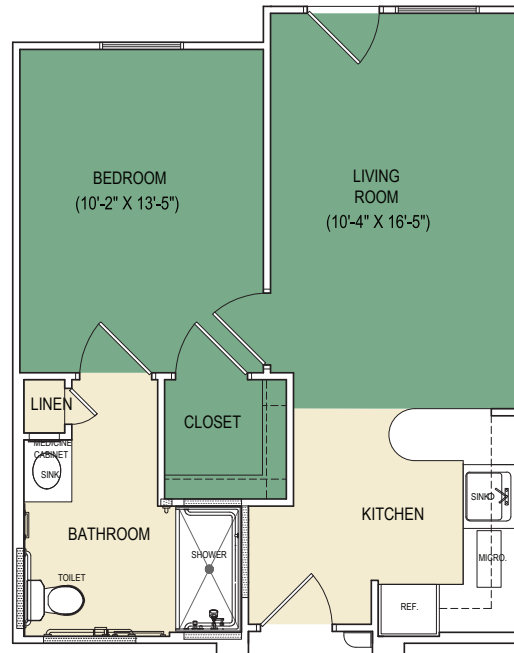

ASSISTED LIVING FLOOR PLANS

A
One Bedroom, One Bath
418 Sq. Ft.

B
Large One Bedroom, One Bath
550 Sq. Ft.

ASSISTED LIVING FLOOR PLANS

C
Deluxe One Bedroom, One Bath
625 Sq. Ft.

D
Two Bedroom, Two Bath
850 Sq. Ft.