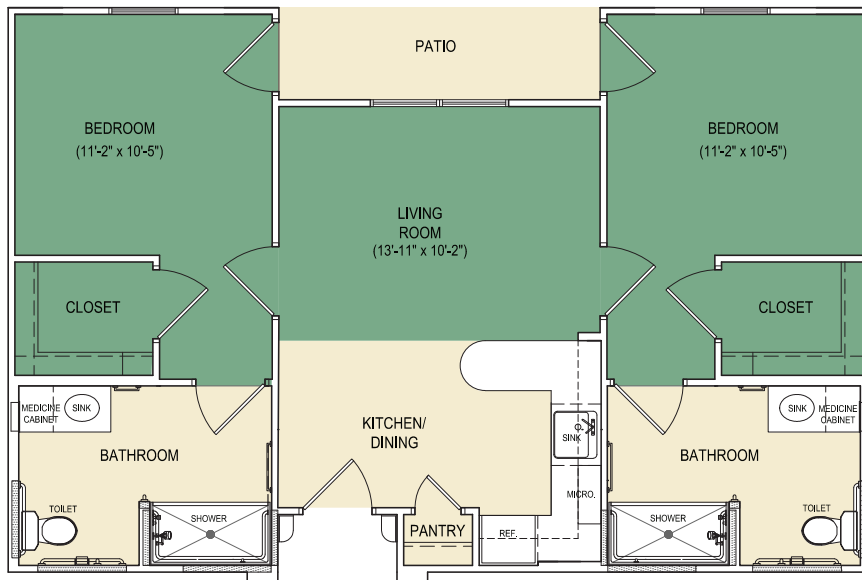

ASSISTED LIVING FLOOR PLANS

A
One Bedroom, One Bath
418 Sq. Ft.

B
Large One Bedroom, One Bath
550 Sq. Ft.

ASSISTED LIVING FLOOR PLANS

C
Deluxe One Bedroom, One Bath
625 Sq. Ft.

D
Two Bedroom, Two Bath
850 Sq. Ft.