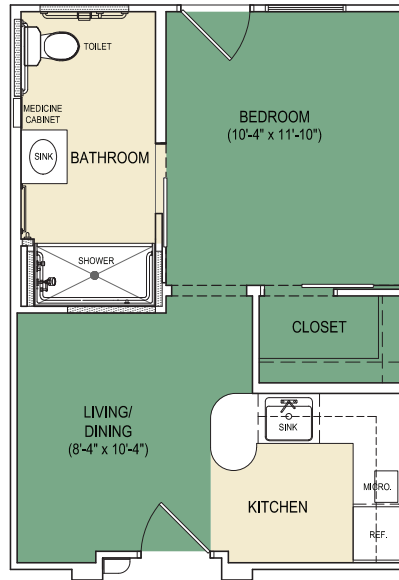

ASSISTED LIVING FLOOR PLANS

A
One Bedroom, One Bath
418 Sq. Ft.

B
Large One Bedroom, One Bath
550 Sq. Ft.

ASSISTED LIVING FLOOR PLANS

C
Deluxe One Bedroom, One Bath
625 Sq. Ft.

D
Two Bedroom, Two Bath
850 Sq. Ft.