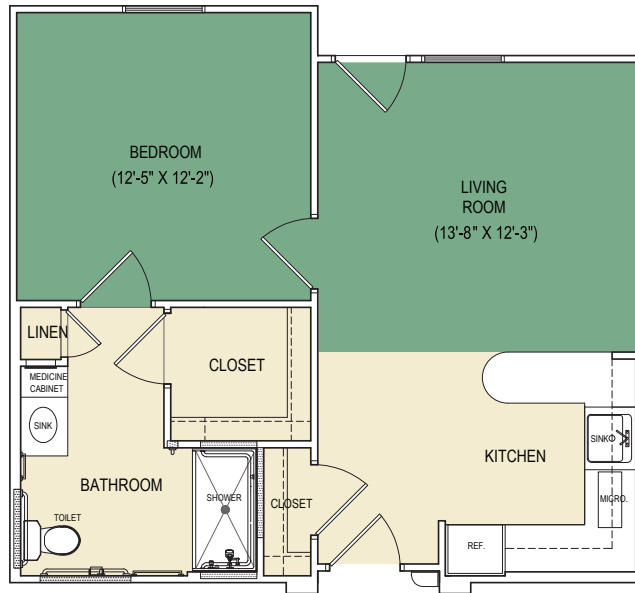

ASSISTED LIVING FLOOR PLANS

A
One Bedroom, One Bath
418 Sq. Ft.

B
Large One Bedroom, One Bath
550 Sq. Ft.

ASSISTED LIVING FLOOR PLANS

C
Deluxe One Bedroom, One Bath
625 Sq. Ft.

D
Two Bedroom, Two Bath
850 Sq. Ft.