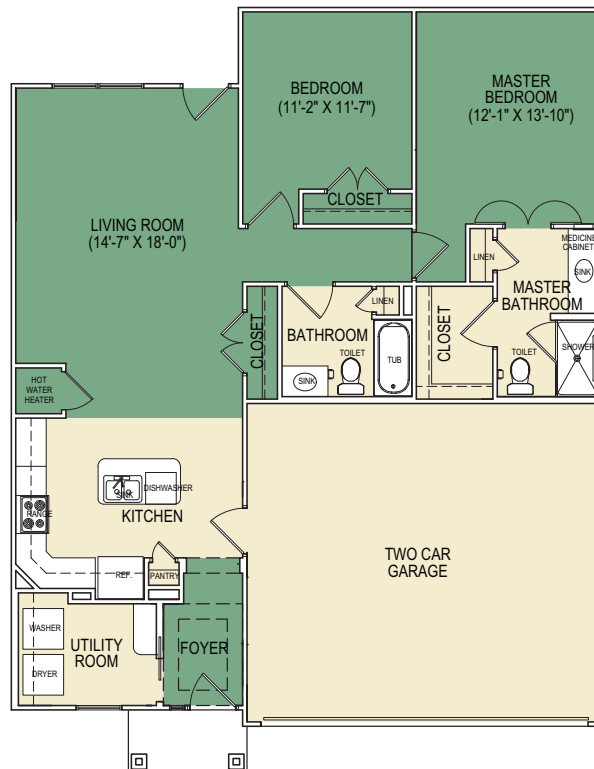

INDEPENDENT LIVING FLOOR PLANS

G
One Bedroom, One Bath,
920 Sq. Ft.

H
Two Bedroom, Two Bath
1,247 Sq. Ft.