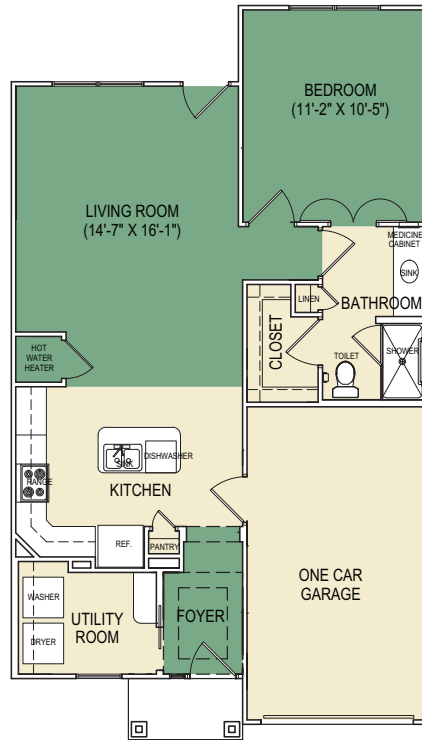

INDEPENDENT LIVING FLOOR PLANS

G
One Bedroom, One Bath,
920 Sq. Ft.

H
Two Bedroom, Two Bath
1,247 Sq. Ft.